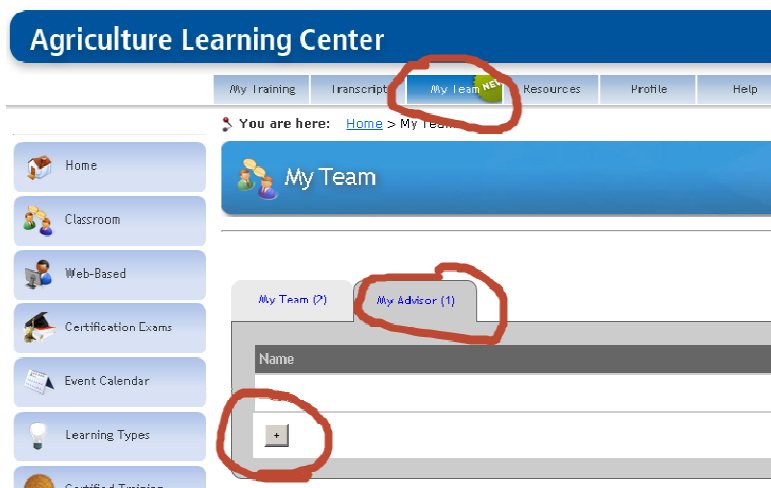

Tilmeld Geoteam som "My Advisor"

- Gå til fanen "My Team"
- Vælg "My Advisor"
- Tryk på "+" og skriv: **jc@geoteam.dk**

God fornøjelse.

Venlig hilsen

Jens Christian Skov Jensen
Agronom / M.Sc. Agriculture

GEOTEAM A/S
Energivej 42, 1. sal
2750 Ballerup

Telefon: +45 77332233
Direkte: +45 31639226
E-mail: jcj@geoteam.dk
Skype: jens_christian_geoteam

Authorized Trimble Distributor & Service Provider